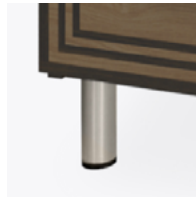

chicago

Chest Wide
4 Drawers

kwalu.

Furnishing the Future™

chicago

Chest Wide
4 Drawers

The Chicago Collection is sturdy and stylish in a modern or transitional setting. Easy handle and knob recognition and distinct color contrasts are made possible with a variety of custom hardware and wood-grained finishes. The contrasting finishes can be customized or alternated with aluminum inserts.

Model: CCCH40W
31.5W 19D 36H

Features

Durable Finish

Kwalu's proprietary finish doesn't have any of the drawbacks of wood. The finish is moisture impervious, easy to clean and maintenance-free.

Drawers

Are constructed with both dowel and mechanical fasteners for additional strength. Ball bearing removable slides are fully extendable.

Aluminum Feet

Raised on rust proof aluminum feet to allow ease of cleaning beneath casegood.

Contrasting Finish

Choose from an array of dual toned contrasting finishes.

Other Chest Styles

Chicago chest styles include 3, 4, 5 and 6 drawer versions.